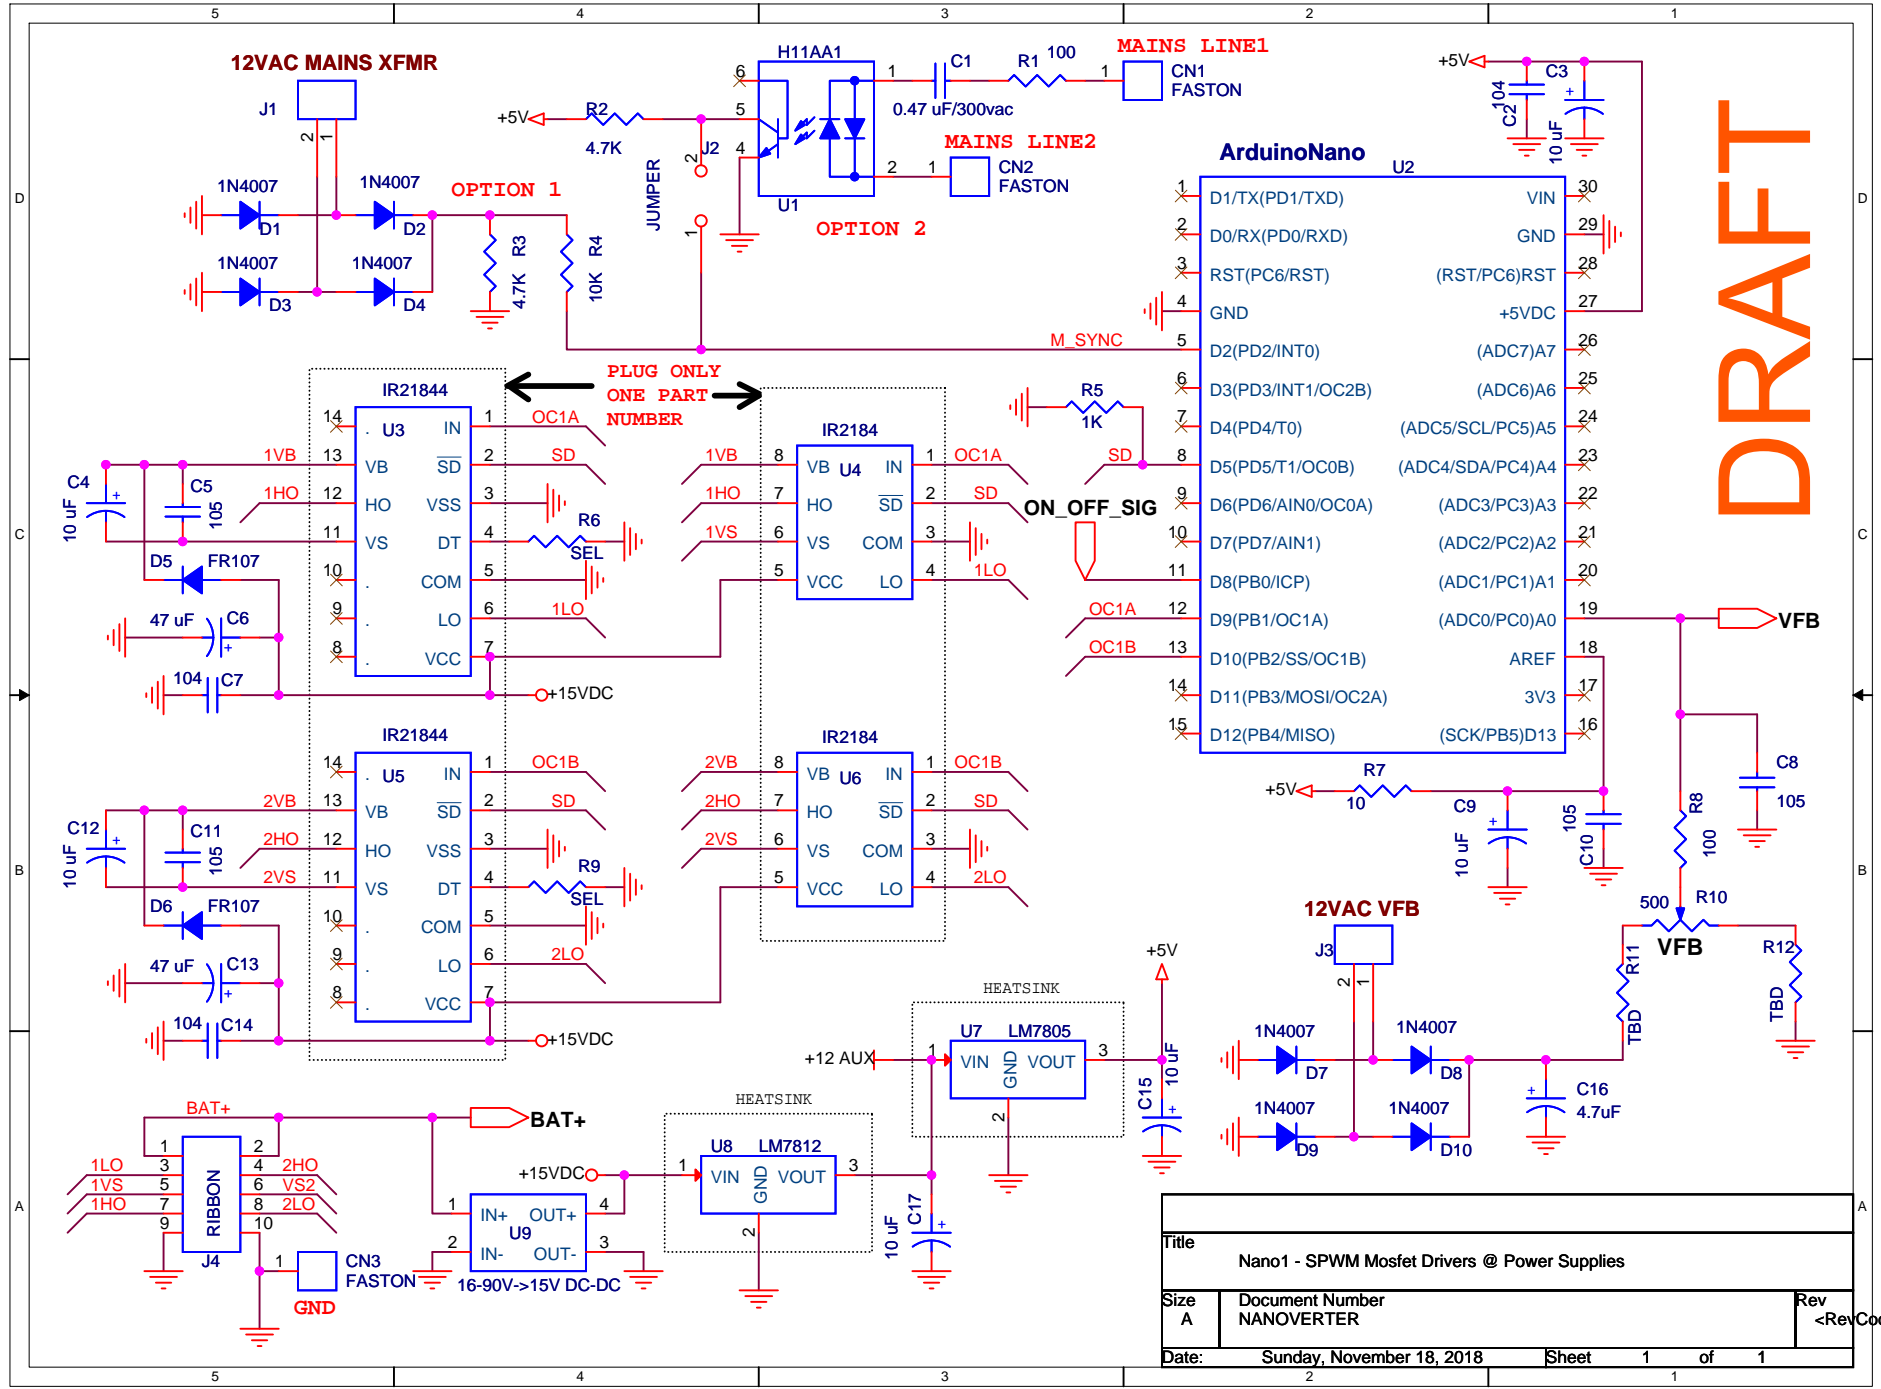

DRAFT

Title		
Nano1 - SPWM Mosfet Drivers @ Power Supplies		
Size A	Document Number NANOVERTER	Rev <RevCode>
Date:	Sunday, November 18, 2018	Sheet 1 of 1